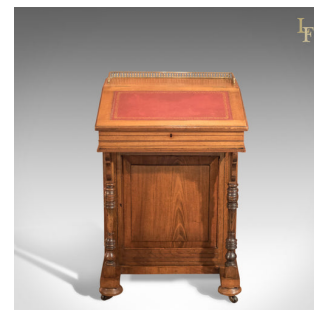

Antique Davenport, Victorian Walnut Desk

DESCRIPTION

Our Stock # LFA-1427 This is a Victorian antique davenport dating to c.1870. The mellow, golden tones and aged patina of the walnut compliment the blush red, twin tooled, inset, leather skiver on this attractive davenport. Half bun feet with ceramic castors beneath and 'honey pot' rear legs support the cabinet. Twin turned column supports fronting a four drawer arrangement in the rear section raise the writing desk which is finished with a brass gallery in balustrade form. The dovetailed drawers are dressed with brass drop handles and are accessed from the right hand side of the cabinet whilst 'dummy' fronts to the left balance the piece nicely. Three of the drawers lock with the original key. The fall unlocks, lifts and holds on a brass hinged support offering storage within the desk and access to a brass pin which when pulled out unlocks the rear stationery cabinet above. The rack in good order with ten compartments and a removable pen tray. A super example and a useful piece, solid joints and construction, delivered waxed, polished and ready for the home.

Search [London Fine](#) for #LFA-1427 or scan the QR code for more photos and details

DIMENSIONS

Max Width: 54cm (21.25")
 Max Depth: 53cm (20.75")
 Max Height: 79cm (31") + 3cm (1.25") Gallery