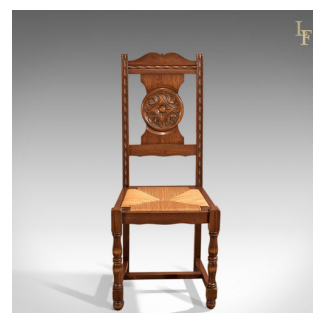

Edwardian Set of 6 Antique Dining Chairs, c.1910

DESCRIPTION

Our Stock # LFA-1430 This is a set of six antique dining chairs dating to the Edwardian period c.1910. Raised on turned front legs and square section rear, united by an 'H' stretcher, this set of chairs display good colour and an aged patina in the English oak construction. The raked seat backs centre around a large, carved, stylised rosette in the splat beneath a shaped crest rail. Both the stiles and crest rail delineated and highlighted with bands of carving. The rush seats are in very good order and contrast nicely with the frames a blend of golden hues and deep warm browns. Solid and very practical this set of chairs have solid joints and are delivered waxed, polished and ready for the home.

Search [London Fine](#) for #LFA-1430 or scan the QR code for more photos and details

DIMENSIONS

Max Width: 45cm (17.75")
Max Depth: 46cm (18")
Max Height: 105cm (41.25")
Seat Width: 37cm (14.5")
Seat Depth: 36cm (14.25")
Seat Height: 45cm (17.75")