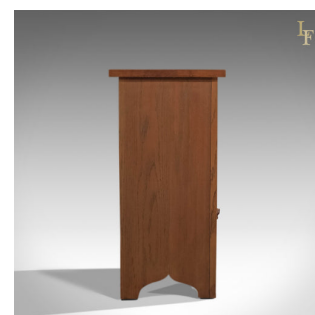

Mid-Century Arts & Crafts Oak Bedside Cabinet

DESCRIPTION

Our Stock # LFA-1458

This is a vintage mid-century high quality oak bedside cabinet in the tradition of the Arts & Crafts movement.

Raised on shaped feet and in good proportion, the cabinet features a single cupboard below cubby hole.

The cabinet door is vertically delineated with blackened iron work in the form strap hinges, stud decoration and closing with a simple latch over shaped back plate. Twin gothic arch panels feature in the door fronts with the reciprocating arch form repeating in the upper rail.

Pleasingly heavy and crafted to last a lifetime in 1" thick solid oak of the best quality, the choice cuts of timber display beautifully with wisps of medullary rays shining through the oiled finish.

A stunning piece in the Liberty / Heals taste, delivered waxed, polished and ready for the home.

Search [London Fine](#) for #LFA-1458 or scan the QR code for more photos and details

DIMENSIONS

Max Width: 41cm (16.25")

Max Depth: 37cm (14.5")

Max Height: 76.5cm (30")