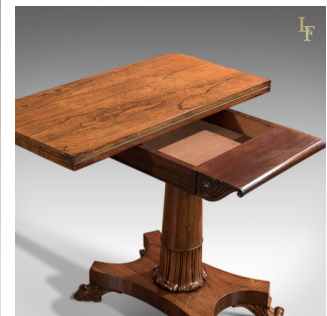

## Antique Card Table, Victorian Rosewood Table

### DESCRIPTION

Our Stock # LFA-1463 This is an antique, fold-over card table dating to the mid-Victorian period c.1850. This table displays the most wonderful rosewood grain detail and a desirable aged patina in a piece of good proportion. Closed, it makes for an attractive side or lamp table, unfolded ideal as a card, games or tea table. Raised on scrolled feet with hidden roller castors, the tapered column rises from the quatrefoil base from a foliate carved stem. The frieze is flanked by a pair of carved scrolls and the top swivels and unfolds to reveal a baized surface over a hidden well – ideal for card and games storage. A fine example, stable with solid joints, delivered waxed polished and ready for the home.

### DIMENSIONS

Max Width: 92cm (36.25")  
 Closed Depth: 45cm (17.75")  
 Open Depth: 90cm (35.5")  
 Max Height: 74.5cm (29.25")