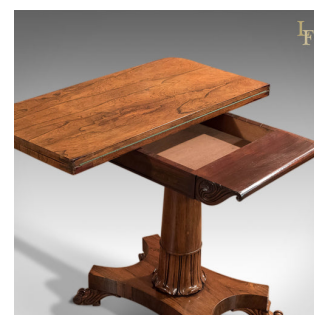

Antique Card Table, Victorian Rosewood Table

DESCRIPTION

Our Stock # LFA-1463 This is an antique, fold-over card table dating to the mid-Victorian period c.1850. This table displays the most wonderful rosewood grain detail and a desirable aged patina in a piece of good proportion. Closed, it makes for an attractive side or lamp table, unfolded ideal as a card, games or tea table. Raised on scrolled feet with hidden roller castors, the tapered column rises from the quatrefoil base from a foliate carved stem. The frieze is flanked by a pair of carved scrolls and the top swivels and unfolds to reveal a baized surface over a hidden well – ideal for card and games storage. A fine example, stable with solid joints, delivered waxed polished and ready for the home.

Search [London Fine for #LFA-1463](#) or scan the QR code for more photos and details

DIMENSIONS

Max Width: 92cm (36.25")
Closed Depth: 45cm (17.75")
Open Depth: 90cm (35.5")
Max Height: 74.5cm (29.25")