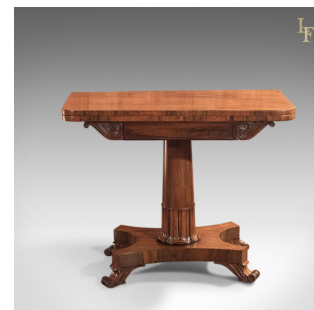

Antique Card Table, Victorian Rosewood Table

DESCRIPTION

Our Stock # LFA-1463 This is an antique, fold-over card table dating to the mid-Victorian period c.1850. This table displays the most wonderful rosewood grain detail and a desirable aged patina in a piece of good proportion. Closed, it makes for an attractive side or lamp table, unfolded ideal as a card, games or tea table. Raised on scrolled feet with hidden roller castors, the tapered column rises from the quatrefoil base from a foliate carved stem. The frieze is flanked by a pair of carved scrolls and the top swivels and unfolds to reveal a baized surface over a hidden well – ideal for card and games storage. A fine example, stable with solid joints, delivered waxed polished and ready for the home.

Search [London Fine for #LFA-1463](#) or scan the QR code for more photos and details

DIMENSIONS

Max Width: 92cm (36.25")
Closed Depth: 45cm (17.75")
Open Depth: 90cm (35.5")
Max Height: 74.5cm (29.25")