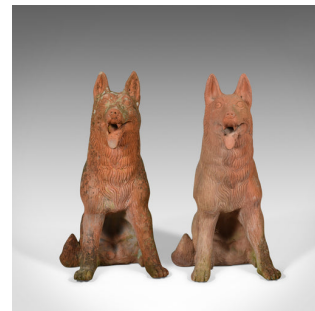

## Pair of Life Size Terracotta Alsatian Dogs, German Shepherds, Late C20th

**DESCRIPTION**

Our Stock # 10.1802

This is a pair of life size terracotta alsatian dogs, earthenware German Shepherds dating to the mid to late 20th century.

- Proud and imposing beasts
- Life size in seated position
- Proud guardians for any fine portico
- One displaying desirable patination

Solid joints and construction, delivered waxed, polished and ready for the home.

Search [London Fine for #10.1802](#) , or scan the QR code for more photos and details

**DIMENSIONS**

Max Width: 41cm (16.25")

Max Depth: 51cm (20")

Max Height: 76.25cm (30")