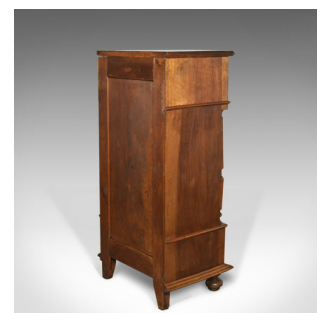

French Antique Side Cabinet, Narrow Pot Cupboard, Nightstand, Walnut, Circa 1900

DESCRIPTION

Our Stock # 11.3432

This is a French antique side cabinet, a narrow pot cupboard or nightstand in walnut dating to circa 1900.

- Mellow tones and grain interest to the French walnut
- Breakfront design with neo-classical overtones
- Raised on traditional bun feet to the front
- Brass buckle handles dressing the drawer fronts
- Upper frieze drawer between twin fluted decoration
- A pair of double tapering, fluted columns flank central storage
- A pair of faux drawer fronts dress a fall that opens to reveal cupboard space
- Over a single drawer that removes to reveal secret storage space beneath

A functional and attractive piece of furniture for the hall, lounge or bedroom. The secret storage area a real bonus. Solid joints and construction, delivered waxed, polished and ready for the home.

Search [London Fine for #11.3432](#), or scan the QR code for more photos and details

DIMENSIONS

Max Width: 47cm (18.5")

Max Depth: 34cm (13.5")

Max Height: 95cm (37.5")