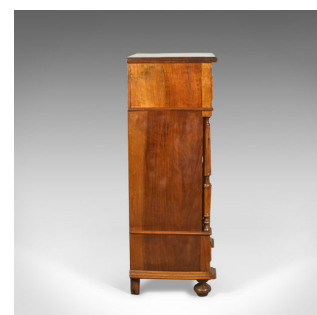

French Antique Side Cabinet, Narrow Pot Cupboard, Nightstand, Walnut, Circa 1900

DESCRIPTION

Our Stock # 11.3432

This is a French antique side cabinet, a narrow pot cupboard or nightstand in walnut dating to circa 1900.

- Mellow tones and grain interest to the French walnut
- Breakfront design with neo-classical overtones
- Raised on traditional bun feet to the front
- Brass buckle handles dressing the drawer fronts
- Upper frieze drawer between twin fluted decoration
- A pair of double tapering, fluted columns flank central storage
- A pair of faux drawer fronts dress a fall that opens to reveal cupboard space
- Over a single drawer that removes to reveal secret storage space beneath

A functional and attractive piece of furniture for the hall, lounge or bedroom. The secret storage area a real bonus. Solid joints and construction, delivered waxed, polished and ready for the home.

Search [London Fine for #11.3432](#), or scan the QR code for more photos and details

DIMENSIONS

Max Width: 47cm (18.5")

Max Depth: 34cm (13.5")

Max Height: 95cm (37.5")