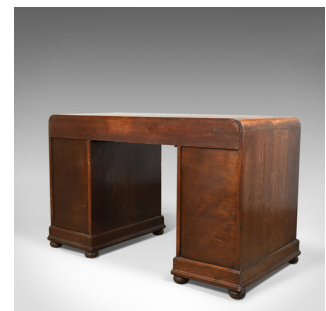

Antique Art Deco Desk, English Oak, Early 20th Century Circa 1930

DESCRIPTION

Our Stock # 11.3467

This is an antique Art Deco pedestal desk in English oak dating to the early 20th century circa 1930.

- Desirable, classic form with contemporary practical function
- Attractive honey tones to the well figured English oak
- Displaying wisps of medullary rays in the wax polished finish
- The twin pedestals skirted with moulded plinths raised on bun feet
- Classic curved lines wrap around the upper edge
- The Rexine writing surface with aged appeal
- Two suites of four graduated drawers
- Flank a central, frieze drawer over shaped knee-hole
- The shaped upper drawers with foliate carved plates
- Complete with tassle moulded pendant drop handles

Search [London Fine for #11.3467](#) , or scan the QR code for more photos and details

DIMENSIONS

Max Width: 125cm (49.25")

Max Depth: 65cm (25.5")

Max Height: 76cm (30")

Knee-hole Width: 53cm (20.75")

Knee-hole Height: 62cm (24.5")