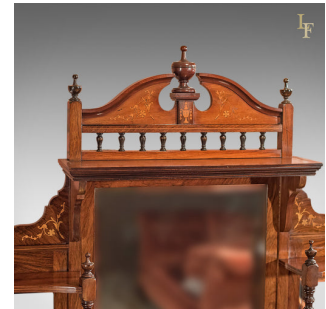

## Antique Sideboard, Edwardian Mirror Back c1910

## DESCRIPTION

Our Stock # 10.1472

This is an antique, Edwardian mirror back sideboard dating to the early 20th century c.1910.

Adorned with finials and classical motif in the boxwood inlay featuring urns, garlands and swags lend this piece the Greco overtones favoured at the turn of the century.

The rosewood displays beautifully with highly desirable grain detail in the counter top particularly; rich, warm tones glow in the sinuous graining beneath a highly polished finish.

Raised on turned front legs united with the side stiles by the lower tier, the cabinet offers a central cupboard with field panel doors inlaid with urn motif. Flanking the cupboard, concave shelving beneath a frieze decorated with inlaid swags around a central drawer dressed with brass pulls.

The shaped counter top features a moulded edge detail with the rear mirror back rising with tiered shelving supported by turned columns capped with finials. A pair of square mirrors over decorated panels sit behind the shelving and either side of the main central, bevel edged, mirror plate.