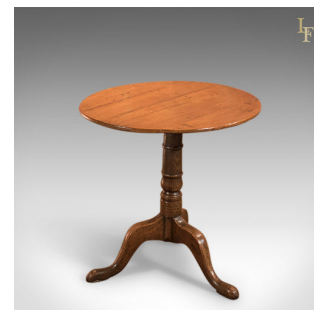

## Antique Side Table, Circular, Georgian, Oak, Occasional, Tripod, English

### DESCRIPTION

Our Stock # 10.1475

This is an antique side table dating to the reign of George II c.1750.

In generous stock, this table is raised upon a tripod of cabriole legs resting upon pad feet supporting a stout, ring turned barrel column.

The fixed plank top is well supported beneath further strengthened by quality butterfly joints offering a very robust and stable table.

The top displays good grain detail with a desirable patina in the honey hues of the deep waxed finish.

### DIMENSIONS

Max Width: 65cm (25.5")

Max Depth: 70cm (27.5")

Max Height: 69cm (27.25")