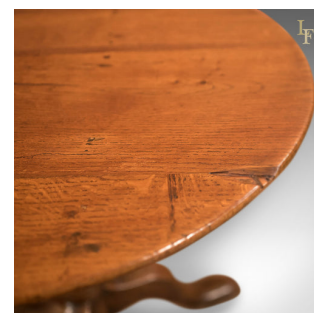

## Antique Side Table, Circular, Georgian, Oak, Occasional, Tripod, English

### DESCRIPTION

Our Stock # 10.1475

This is an antique side table dating to the reign of George II c.1750.

In generous stock, this table is raised upon a tripod of cabriole legs resting upon pad feet supporting a stout, ring turned barrel column.

The fixed plank top is well supported beneath further strengthened by quality butterfly joints offering a very robust and stable table.

The top displays good grain detail with a desirable patina in the honey hues of the deep waxed finish.

The oak throughout displays well with a rich, warm glow.

Solid joints and construction, delivered waxed polished and ready for the home.

Search [London Fine for #10.1475](#), or scan the QR code for more photos and details