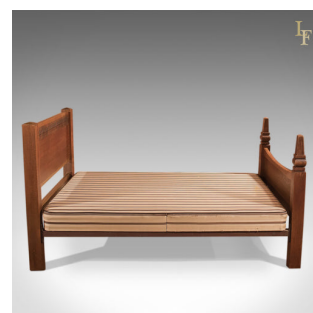

Mid-Century Arts & Crafts Oak Bed

DESCRIPTION

Our Stock # LFA-1487 This is a vintage mid-century high quality oak bed in the tradition of the Arts & Crafts movement. Raised on stout and solid, square section oak legs the headboard and foot board are united by the Vono (Patent 27299-08) metal frame, a sign of quality and making the bed very stable. The bed base is in good clean order ready for a mattress to be added. The carved reciprocating arch form decorates the headboard forming a colonnade between the posts. The dished foot board is delineated with horizontal flutes between the robust posts that are topped with stout finials. Pleasingly heavy and crafted to last a lifetime in solid oak of the best quality, the choice cuts of timber display beautifully with wisps of medullary rays shining through the oiled finish. A stunning piece in the Liberty / Heals taste, delivered polished and ready for the home.

Search [London Fine for #LFA-1487](#) or scan the QR code for more photos and details

DIMENSIONS

Max Length: 213.5cm (84")
Max Width: 137cm (54")
Max Height: 115cm (45.25")
Headboard:
Max Width: 137cm (54")
Max Height: 115cm (45.25")
Stripey Base Section:
Max Width: 135cm (53.25")
Max Length: 190cm (74.75")
Thickness: 16cm (6.25")
Bed Frame Height: 32cm (12.5")