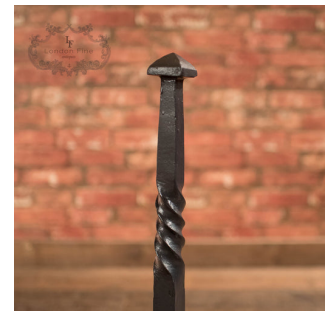

Antique Fire Dogs, Andirons, English c1900

DESCRIPTION

Our Stock # LFA-1469 This is an antique pair of fire dogs dating to the late Victorian period c.1900. This pair of dogs are raised on stout, shaped front legs with broad feet pads for stability. The tapering, square section, front posts rise magnificently with twisted helical decoration beneath pyramid stud finials. The basket carriers are typically offset and can accommodate any width of basket. A fine pair of dogs delivered ready for use.

Search [London Fine](#) for #LFA-1469 or scan the QR code for more photos and details

DIMENSIONS

Individually:

Max Width: 30cm (11.75")

Max Depth: 56cm (22")

Max Height: 63cm (24.75")

Basket carriers:

Max Depth: 41cm (16.25")

Max Height: 16.5cm (6.5")